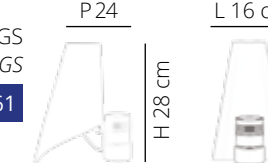

Table lamp in sandylex available in pearl white and blue.

Lampadine: 1x28W max E14 HGS
Bulbs: 1x28W max E14 HGS

15

61

P24

L 16 cm

H 28 cm

CIGNO XL