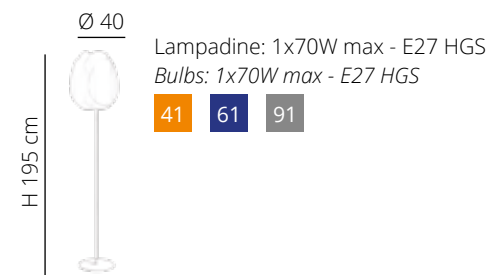

CL 1433

Lampada da terra con paralume in sandylex con texture.
Decoro "PIC" nei colori: arancio, blu e grigio.

*Floor lamp with sandylex lampshade.
"Pic" texture available in orange, blue or grey.*