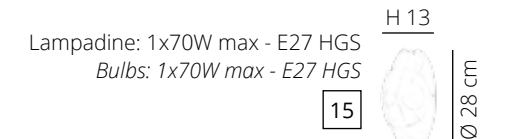

CL 1488

Applique con fregio in sandylex bianco pearl.
Applique in pearl white sandylex.