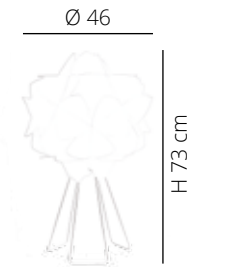

Lampadine: 1x70W max - E27 HGS
Bulbs: 1x70W max - E27 HGS

15

Ø 46

H 73 cm

CL 1467

Lampada da tavolo in sandylex bianco pearl
con decori viola o grigio.

Table lamp in purple or grey sandylex.