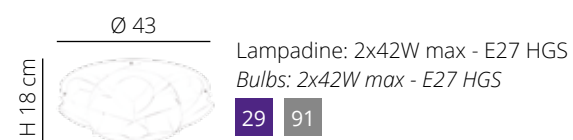

CL 1487

Plafoniera 2 luci, Fregio in sandylex bianco pearl
con decoro disponibile nei colori viola o grigio.
2 lights ceiling lamp in purple or grey sandylex.