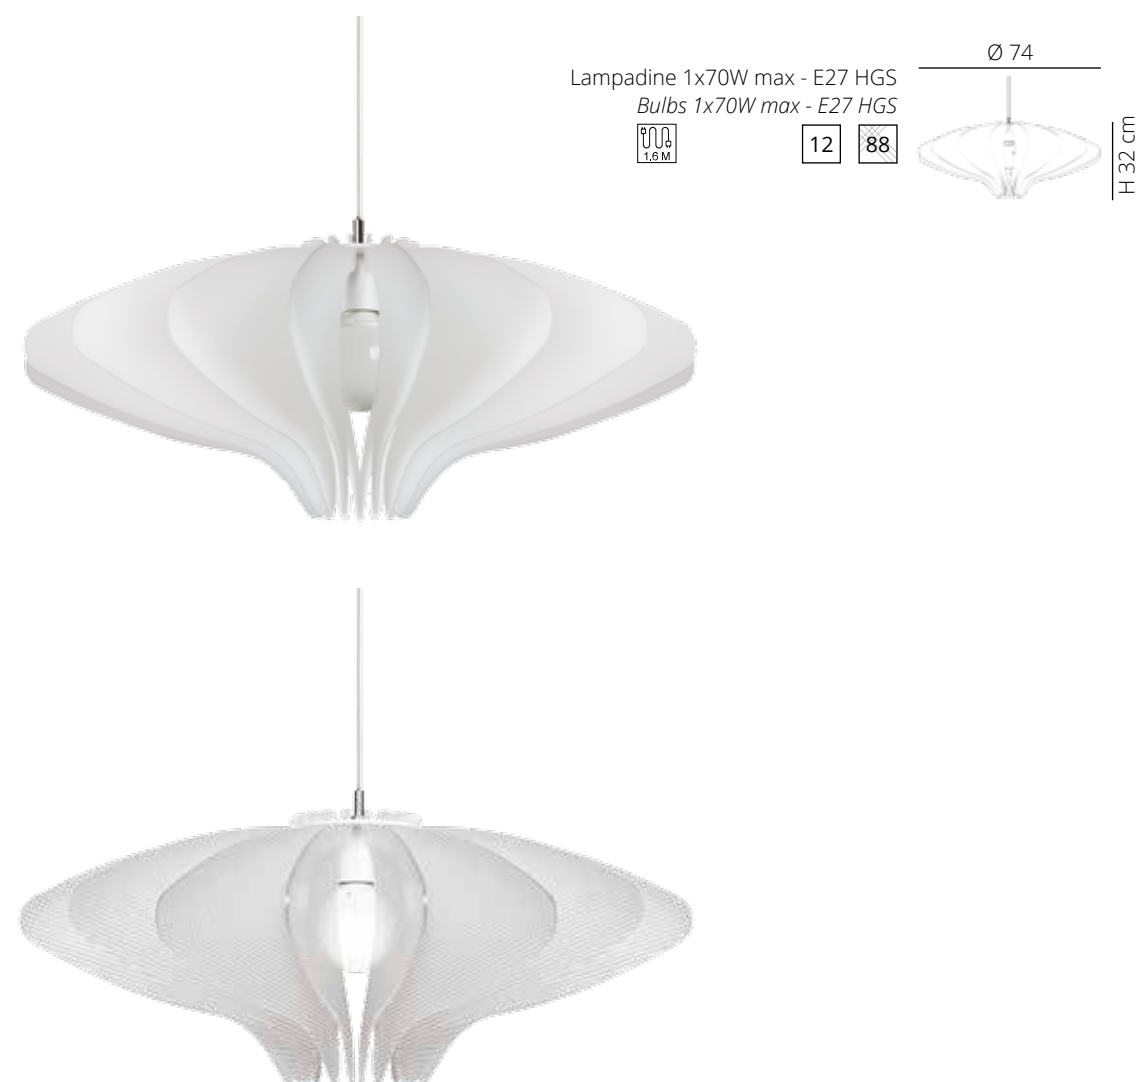

CIGNO XL

design by Romeo Guaricci

CL 1422

Sospensione in metacrilato disponibile nei colori: natural opal e spectrall.
Methacrylate suspension lamp available in natural opal and spectrall.