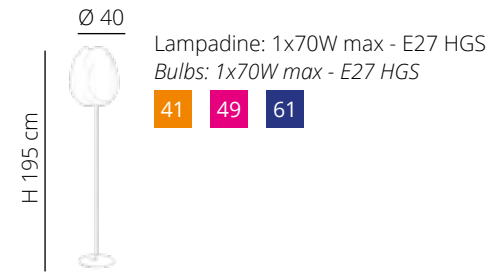

FLORA ROSA

design by **Romeo Guaricci**

CL 1432

Lampada da terra con paralume in sandylex con texture.
Decoro "ROSA" nei colori: arancio, fucsia e blu.

*Floor lamp with sandylex lampshade.
"Rose" texture available in orange, fuchsia and blue.*